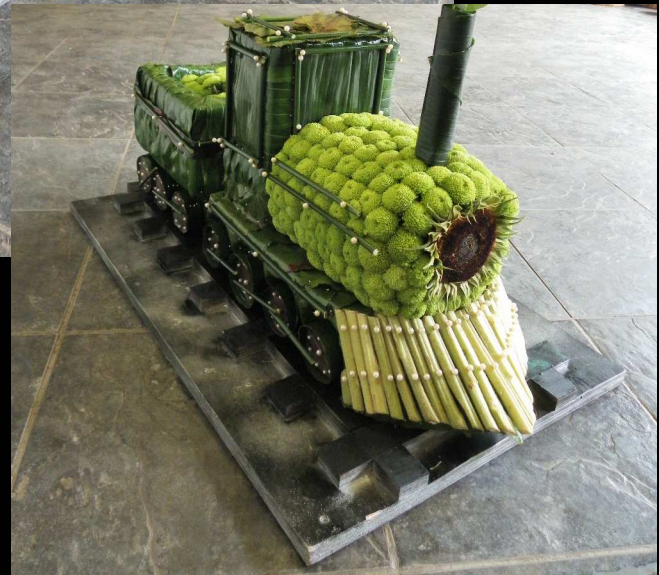

Design 3D Train

Design 3D Train
One Size Only 2' x 3'
£250.00
Any Design Possible